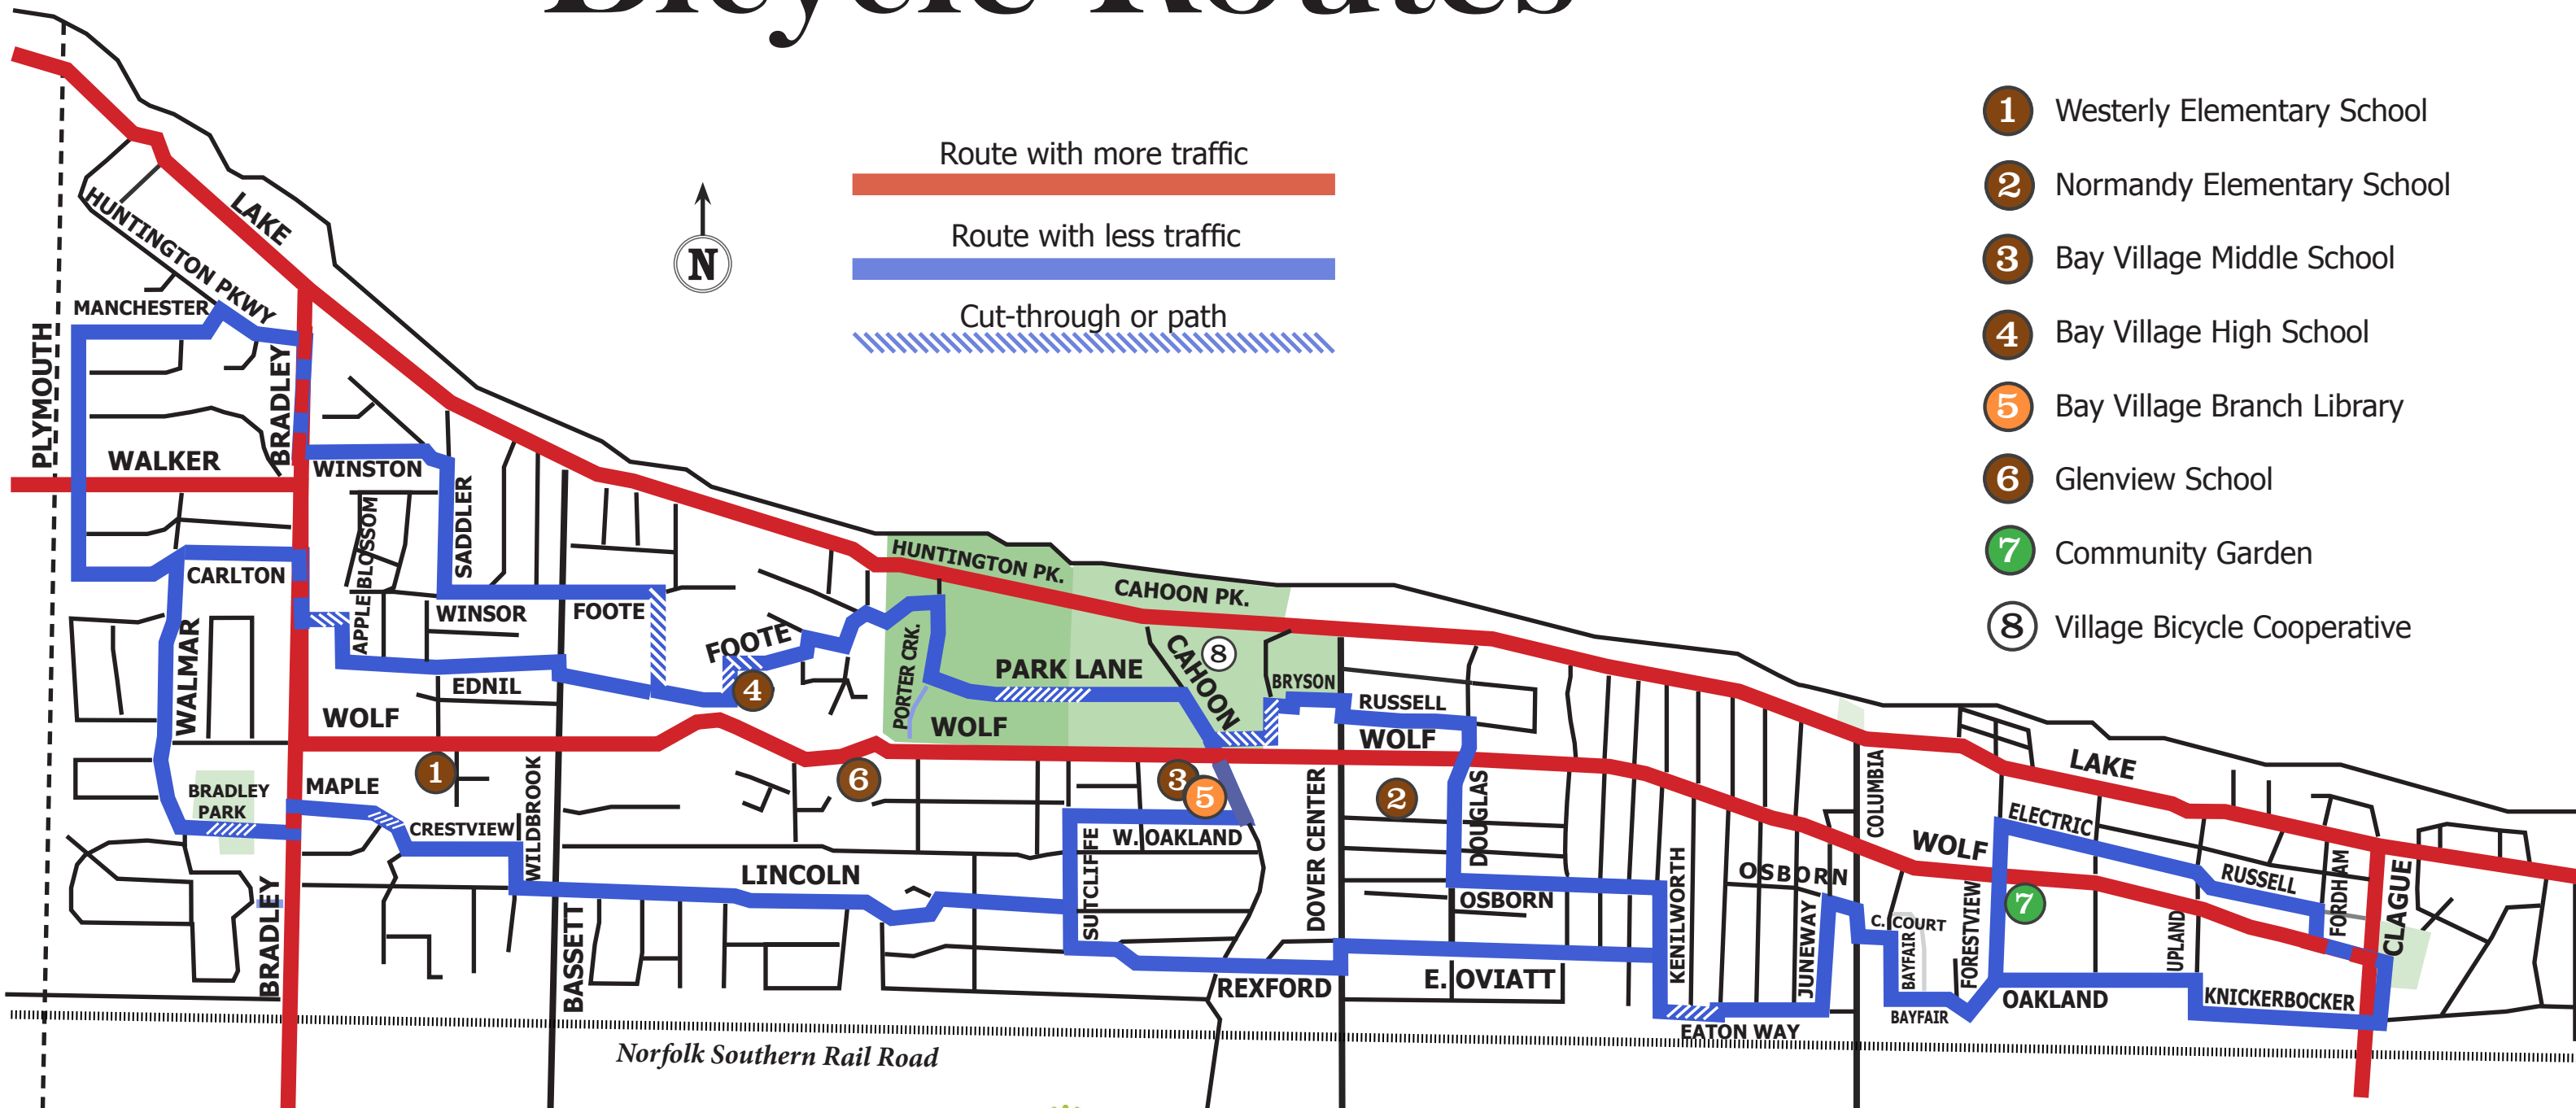

Bay Village Bicycle Routes

- 1 Westerly Elementary School
- 2 Normandy Elementary School
- 3 Bay Village Middle School
- 4 Bay Village High School
- 5 Bay Village Branch Library
- 6 Glenview School
- 7 Community Garden
- 8 Village Bicycle Cooperative